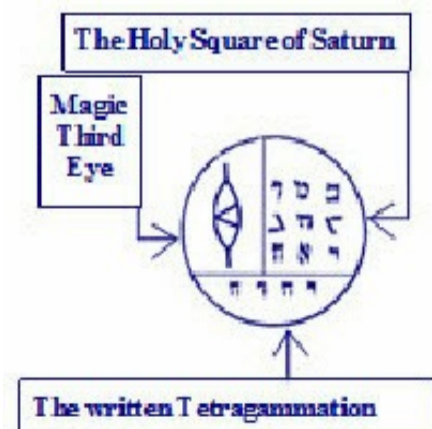

One of the most unique properties of this ancient talisman is its ability to help create a bridge between the physical & the astral plains. Anyone studying or wishing to practise astral travel will find this talisman invaluable. Any person planning to practise the art of astral travel should first ensure that they are wearing the Magical Talisman of Saturn as it assures its wearer easy access to the astral world and offers total protection whilst on the astral plain and also guarantees its owner a safe return to the physical plain.

This very special planetary talisman contains within its spiritual invocation three of the most highly potent & successful magical formulae.

The ancient Magi holy men referred to the square inscribed onto the talisman as the **holy square of Saturn** and it is recognised in historical records as the oldest of all the ancient Qabalah holy squares. In fact, it is on record as having been in use among the ancient Sumerian holy men known as the Magi around 2,500 BC and has even been discovered on very ancient temples in both China & India.

7	9	4	4	9	2
3	5	7	3	5	7
8	1	6	8	1	6

Written in the ancient and sacred Cabbalistic language, the holy square of Saturn contains the numbers 1 to 9. Each vertical, horizontal and diagonal column adds up to the holy number 15. This powerful spiritual number is the mathematical equivalent of the shortest form of the sacred Tetragrammation. When 1+5 are added together it give Saturn's place in the heavens as the 6th planet from the Sun.